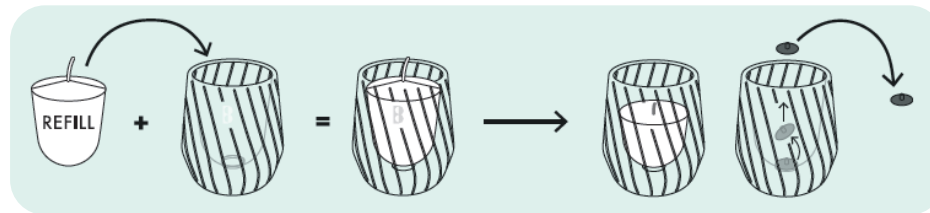

# StyleEco

The most beautiful real flame experience and warm atmosphere to your table with this unique refillable holder

- ◇ Beautiful big flame
- ◇ Visible flame via transparency of coloured glass
- ◇ Magnificent reflection via unique designed holders
- ◇ Exclusive appearance due to stylish glass holders
- ◇ Convenience in cleaning time, dishwasher proof
- ◇ Convenience in longer burning time (50h), don't switch during the evening
- ◇ Less waste (no cups or glass spilled)