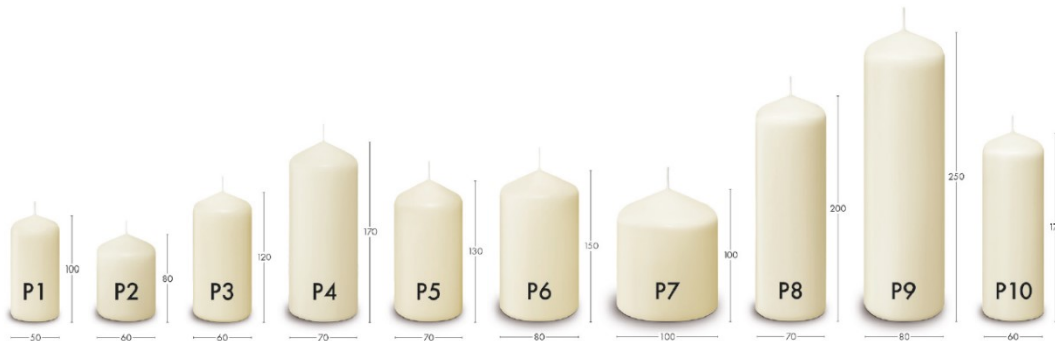

Pillar candles

Classic and elegant, pillar candles provide hours of soft light and bring a warm atmosphere to your table

- Nostalgic candle experience
- Exclusive & 'royal' appearance
- The warmest light on your table
- For the best / most romantic experience
- No dripping, leaking or sooting
- Different sizes for each tabel